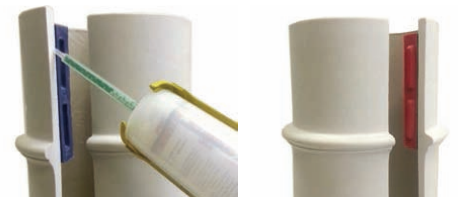

BELLEVUE
419-483-4253

BOWLING GREEN
419-353-5011

FREMONT
419-332-6425

GENOA
419-855-8304

HURON
419-433-2442

PORT CLINTON
419-732-2179

Features & Benefits

Snug Fit Capitals For Popular Sizes
Eliminates pilot holes and drilling.

Composite Bases - Same Material as the Column Shaft
Durable and made to resist damage.

Split-Fit Columns Save Time and Money
Aligning keys guarantee a proper fit and finish.

Column, Capital and Base Delivered All-in-One Box
SKU's on stock sizes are reduced by 50%. Superior packaging insures product is ready to use.

Square Smooth Pultruded Columns
Offer a lightweight alternative to site-built columns - more durable and manufacturer warranty.

Round Smooth Tapered Columns
Seamless Columns for Popular Sizes
No more parting lines to sand. Paint ready with light sanding out of the box.